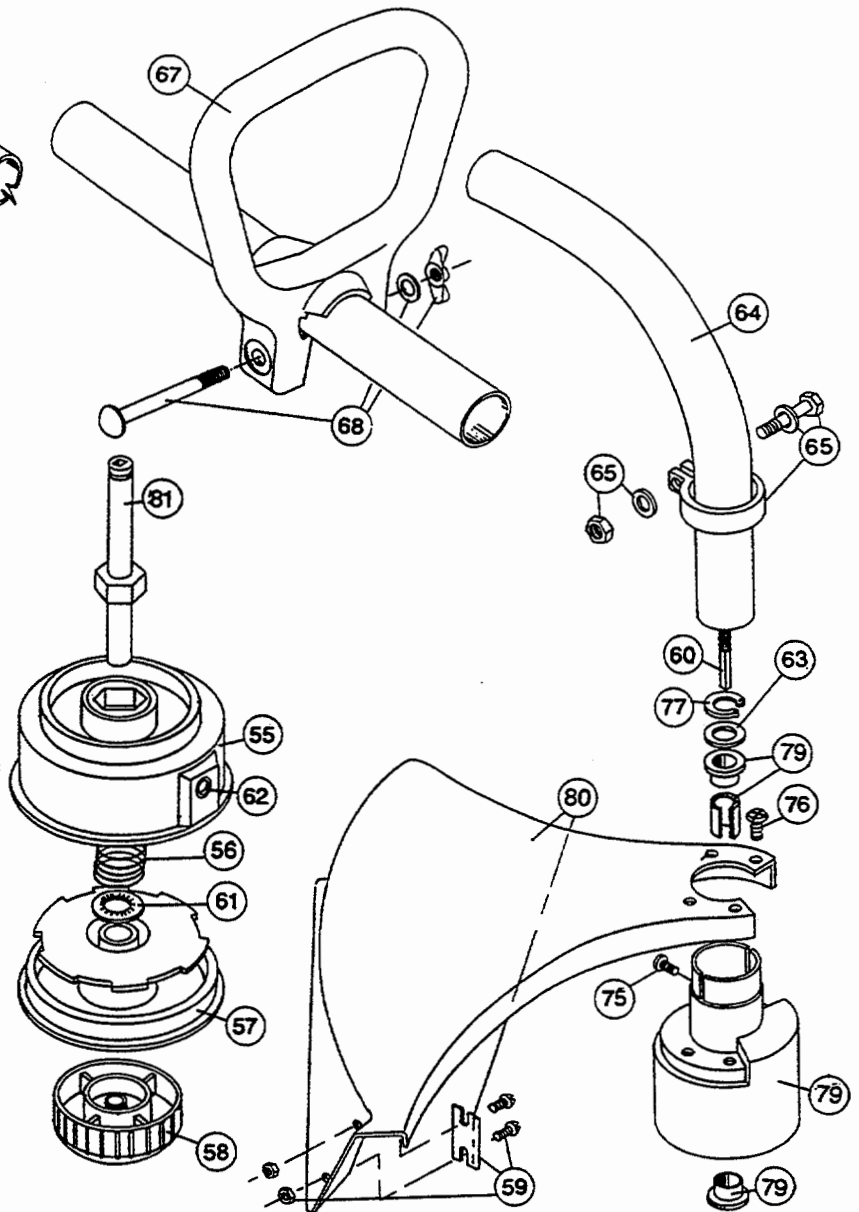

ENGINE PARTS - RYAN 265/265P

Item	Part No.	Description
1	610300	Pull Handle
2	610301	Rope
3	613102	Recoil Spring
4	683856	Recoil Pulley Assembly
5	153643	Starter Housing Assembly
6	153597	Upper Clamp Assembly
7	682307	Flywheel Assembly
8	610303	Square Drive Nut
9	683390	Module Assembly
10	145939	Fuel Tank
11	612134	Rear Mounting Pad
12	153520	Shroud Assembly
13	145308	Front Mounting Pad
14	153644	Pulley Retainer Assembly
15	145562	Fuel Cap Assembly
17	682039	Fuel Line Assembly
18	610308	Outer Bearing
19	682040	Snap Ring Assembly
20	610309	Seal
21	682041	Inner Bearing Assembly
22	145563	Crankcase
23	153301	Cylinder Assembly
24	610311	Spark Plug
25	153302	Piston and Rod Assembly
26	153303	Power Shaft Assembly
27	153403	Shroud Extension and Stand
28	682046	Reed Assembly
29	683409	Carburetor Mount Assembly
30	682048	Throttle Adjustment Assembly
31	683063	Carburetor Assembly
32	610312	Air Cleaner Filter
33	682505	Carburetor Mounting Screw Assembly

* not shown

The above part numbers are for serial numbers 606035001 thru 708013000.

BOOM & TRIMMER PARTS - RYAN 265/265P

Item	Part No.	Description
55	153647	Outer Spool and Eyelet Assembly
56	610317	Spring
57	145144	Inner Reel
58	153066	Bump Head Knob Assembly
59	682061	Blade Assembly
60	682064	Flexible Drive Shaft
61	610660	Retainer (10 pack)
62	145566	Eyelet
63	145567	Washer
64	153315	Drive Shaft Housing Assembly (265)
*64	683289	Lower Housing Assembly (265P)
65	682060	Lower Clamp Assembly
66	153316	Throttle Trigger Assembly
67	145819	D-Handle
68	153523	D-Handle Hardware Assembly
69	610314	Throttle Trigger Spring
70	682062	Throttle Cable Housing Assembly
71	610315	Throttle Cable
72	610313	Main Handle Grip
75	145569	Anti-Rotation Screw
76	153318	Guard Mounting Screw Assembly
77	145570	Retaining Ring
*78	153648	Cutting Head, Guard, and Mount Assembly
79	153312	Bushing Housing Assembly
80	153646	Guard and Blade Assembly
81	153313	Spool shaft
82	153694	Upper Housing Assembly (265P)
83	683290	Split Boom Clamp (265P)