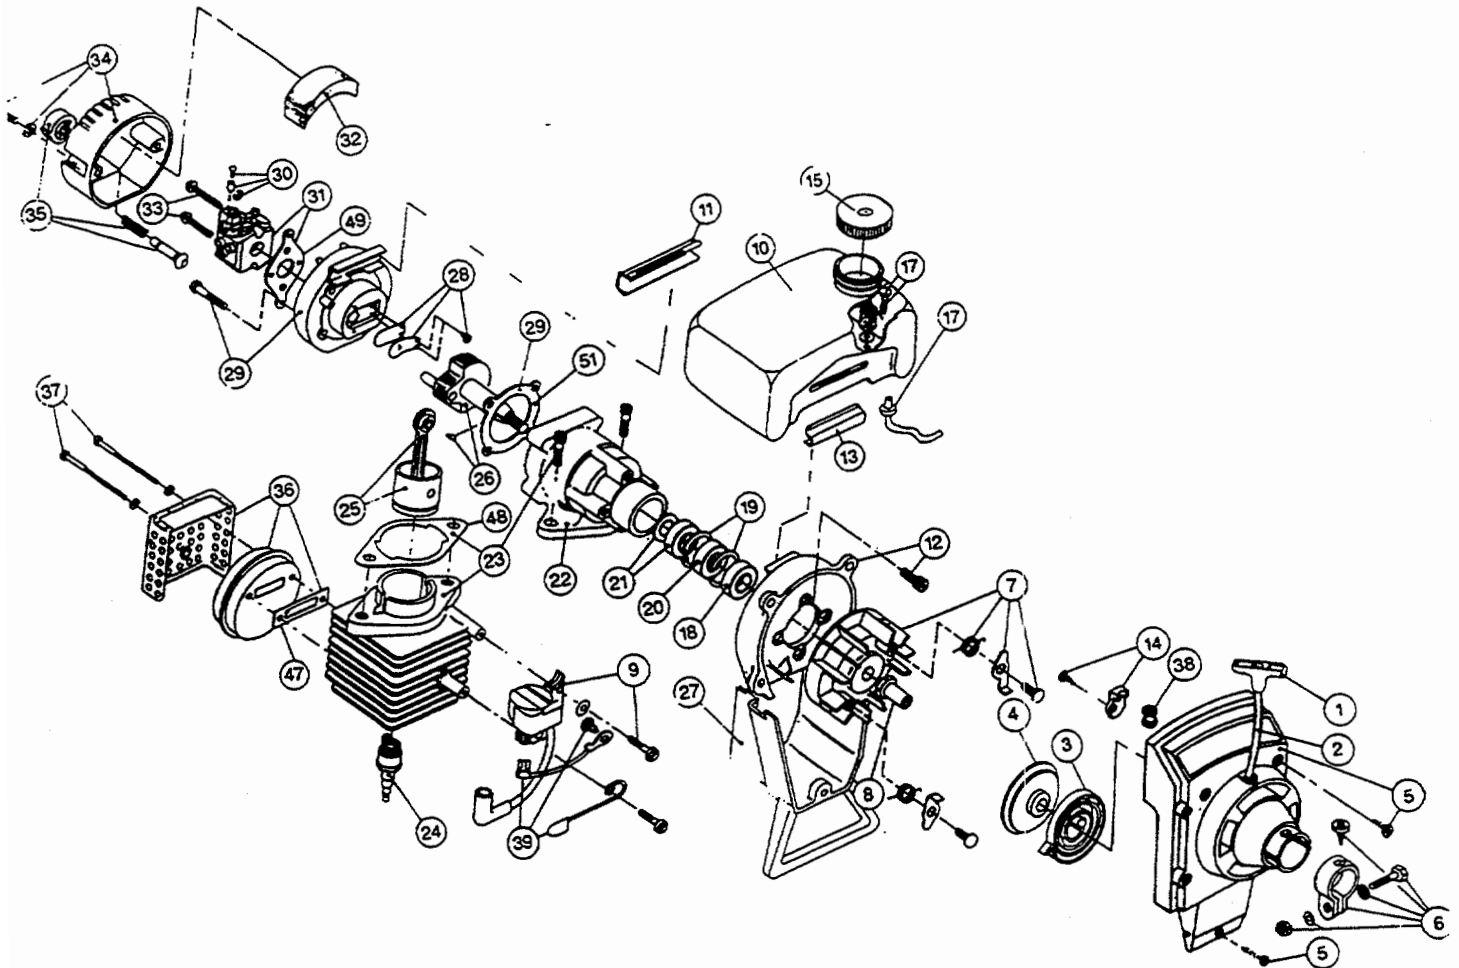

ENGINE PARTS - RYAN 265/265P

Item	Part No.	Description
1	610300	Pull Handle
2	610301	Rope
3	613102	Recoil Spring
4	683856	Recoil Pulley Assembly
5	153643	Starter Housing Assembly
6	153597	Upper Clamp Assembly
7	682307	Flywheel Assembly
8	610303	Square Drive Nut
9	683390	Module Assembly
10	145939	Fuel Tank
11	612134	Rear Mounting Pad
12	153520	Shroud Assembly
13	145308	Front Mounting Pad
14	153644	Pulley Retainer Assembly
15	145562	Fuel Cap Assembly
17	682039	Fuel Line Assembly
18	610308	Outer Bearing
19	682040	Snap Ring Assembly
20	610309	Seal
21	682041	Inner Bearing Assembly
22	145563	Crankcase
23	153301	Cylinder Assembly
24	610311	Spark Plug
25	153302	Piston and Rod Assembly
26	153303	Power Shaft Assembly
27	153403	Shroud Extension and Stand
28	682046	Reed Assembly
29	683409	Carburetor Mount Assembly
30	682048	Throttle Adjustment Assembly
31	683063	Carburetor Assembly
32	610312	Air Cleaner Filter
33	682505	Carburetor Mounting Screw Assembly

* not shown

The above part numbers are for serial numbers 606035001 thru 708013000.

BOOM & TRIMMER PARTS - RYAN 265/265P

Item	Part No.	Description
55	153647	Outer Spool and Eyelet Assembly
56	610317	Spring
57	145144	Inner Reel
58	153066	Bump Head Knob Assembly
59	682061	Blade Assembly
60	682064	Flexible Drive Shaft
61	610660	Retainer (10 pack)
62	145566	Eyelet
63	145567	Washer
64	153315	Drive Shaft Housing Assembly (265)
*64	683289	Lower Housing Assembly (265P)
65	682060	Lower Clamp Assembly
66	153316	Throttle Trigger Assembly
67	145819	D-Handle
68	153523	D-Handle Hardware Assembly
69	610314	Throttle Trigger Spring
70	682062	Throttle Cable Housing Assembly
71	610315	Throttle Cable
72	610313	Main Handle Grip
75	145569	Anti-Rotation Screw
76	153318	Guard Mounting Screw Assembly
77	145570	Retaining Ring
*78	153648	Cutting Head, Guard, and Mount Assembly
79	153312	Bushing Housing Assembly
80	153646	Guard and Blade Assembly
81	153313	Spool shaft
82	153694	Upper Housing Assembly (265P)
83	683290	Split Boom Clamp (265P)