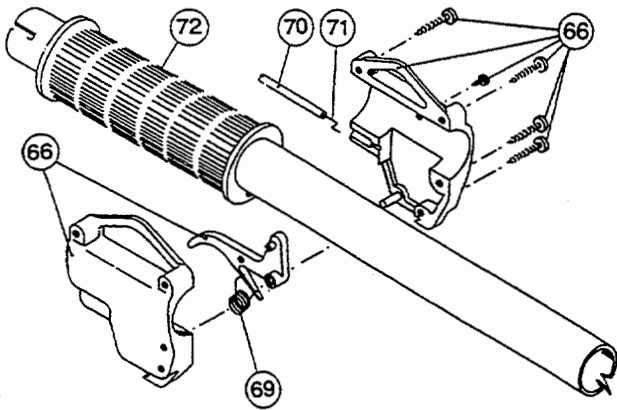

ENGINE PARTS - RYAN 265/265P

Item	Part No.	Description
1	610300	Pull Handle
2	610301	Rope
3	613102	Recoil Spring
4	683856	Recoil Pulley Assembly
5	153643	Starter Housing Assembly
6	153597	Upper Clamp Assembly
7	682307	Flywheel Assembly
8	610303	Square Drive Nut
9	683390	Module Assembly
10	145939	Fuel Tank
11	612134	Rear Mounting Pad
12	153520	Shroud Assembly
13	145308	Front Mounting Pad
14	153644	Pulley Retainer Assembly
15	145562	Fuel Cap Assembly
17	682039	Fuel Line Assembly
18	610308	Outer Bearing
19	682040	Snap Ring Assembly
20	610309	Seal
21	682041	Inner Bearing Assembly
22	145563	Crankcase
23	153301	Cylinder Assembly
24	610311	Spark Plug
25	153302	Piston and Rod Assembly
26	153303	Power Shaft Assembly
27	153403	Shroud Extension and Stand
28	682046	Reed Assembly
29	683409	Carburetor Mount Assembly
30	682048	Throttle Adjustment Assembly
31	683063	Carburetor Assembly
32	610312	Air Cleaner Filter
33	682505	Carburetor Mounting Screw Assembly

* not shown

The above part numbers are for serial numbers 606035001 thru 708013000.

BOOM & TRIMMER PARTS - RYAN 265/265P

Item	Part No.	Description
55	153647	Outer Spool and Eyelet Assembly
56	610317	Spring
57	145144	Inner Reel
58	153066	Bump Head Knob Assembly
59	682061	Blade Assembly
60	682064	Flexible Drive Shaft
61	610660	Retainer (10 pack)
62	145566	Eyelet
63	145567	Washer
64	153315	Drive Shaft Housing Assembly (265)
*64	683289	Lower Housing Assembly (265P)
65	682060	Lower Clamp Assembly
66	153316	Throttle Trigger Assembly
67	145819	D-Handle
68	153523	D-Handle Hardware Assembly
69	610314	Throttle Trigger Spring
70	682062	Throttle Cable Housing Assembly
71	610315	Throttle Cable
72	610313	Main Handle Grip
75	145569	Anti-Rotation Screw
76	153318	Guard Mounting Screw Assembly
77	145570	Retaining Ring
*78	153648	Cutting Head, Guard, and Mount Assembly
79	153312	Bushing Housing Assembly
80	153646	Guard and Blade Assembly
81	153313	Spool shaft
82	153694	Upper Housing Assembly (265P)
83	683290	Split Boom Clamp (265P)