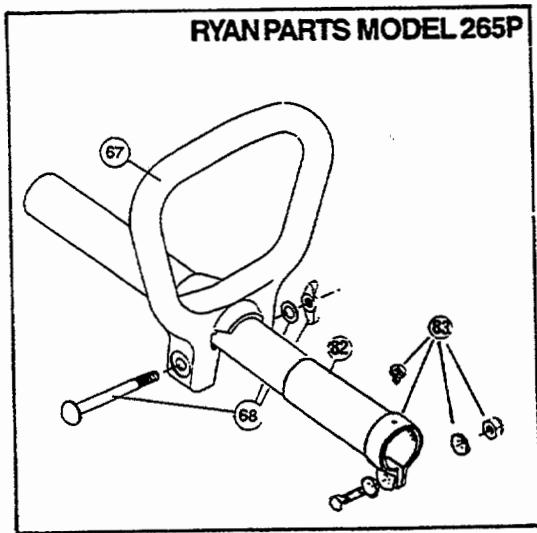

ENGINE PARTS - RYAN 265/265P

Item	Part No.	Description
1	610300	Pull Handle
2	610301	Rope
3	613102	Recoil Spring
4	683856	Recoil Pulley Assembly
5	153643	Starter Housing Assembly
6	153597	Upper Clamp Assembly
7	682307	Flywheel Assembly
8	610303	Square Drive Nut
9	683390	Module Assembly
10	145939	Fuel Tank
11	612134	Rear Mounting Pad
12	153520	Shroud Assembly
13	145308	Front Mounting Pad
14	153644	Pulley Retainer Assembly
15	145562	Fuel Cap Assembly
17	682039	Fuel Line Assembly
18	610308	Outer Bearing
19	682040	Snap Ring Assembly
20	610309	Seal
21	682041	Inner Bearing Assembly
22	145563	Crankcase
23	153301	Cylinder Assembly
24	610311	Spark Plug
25	153302	Piston and Rod Assembly
26	153303	Power Shaft Assembly
27	153403	Shroud Extension and Stand
28	682046	Reed Assembly
29	683409	Carburetor Mount Assembly
30	682048	Throttle Adjustment Assembly
31	683063	Carburetor Assembly
32	610312	Air Cleaner Filter
33	682505	Carburetor Mounting Screw Assembly

* not shown

The above part numbers are for serial numbers 606035001 thru 708013000.

BOOM & TRIMMER PARTS - RYAN 265/265P

Item	Part No.	Description
55	153647	Outer Spool and Eyelet Assembly
56	610317	Spring
57	145144	Inner Reel
58	153066	Bump Head Knob Assembly
59	682061	Blade Assembly
60	682064	Flexible Drive Shaft
61	610660	Retainer (10 pack)
62	145566	Eyelet
63	145567	Washer
64	153315	Drive Shaft Housing Assembly (265)
*64	683289	Lower Housing Assembly (265P)
65	682060	Lower Clamp Assembly
66	153316	Throttle Trigger Assembly
67	145819	D-Handle
68	153523	D-Handle Hardware Assembly
69	610314	Throttle Trigger Spring
70	682062	Throttle Cable Housing Assembly
71	610315	Throttle Cable
72	610313	Main Handle Grip
75	145569	Anti-Rotation Screw
76	153318	Guard Mounting Screw Assembly
77	145570	Retaining Ring
*78	153648	Cutting Head, Guard, and Mount Assembly
79	153312	Bushing Housing Assembly
80	153646	Guard and Blade Assembly
81	153313	Spool shaft
82	153694	Upper Housing Assembly (265P)
83	683290	Split Boom Clamp (265P)